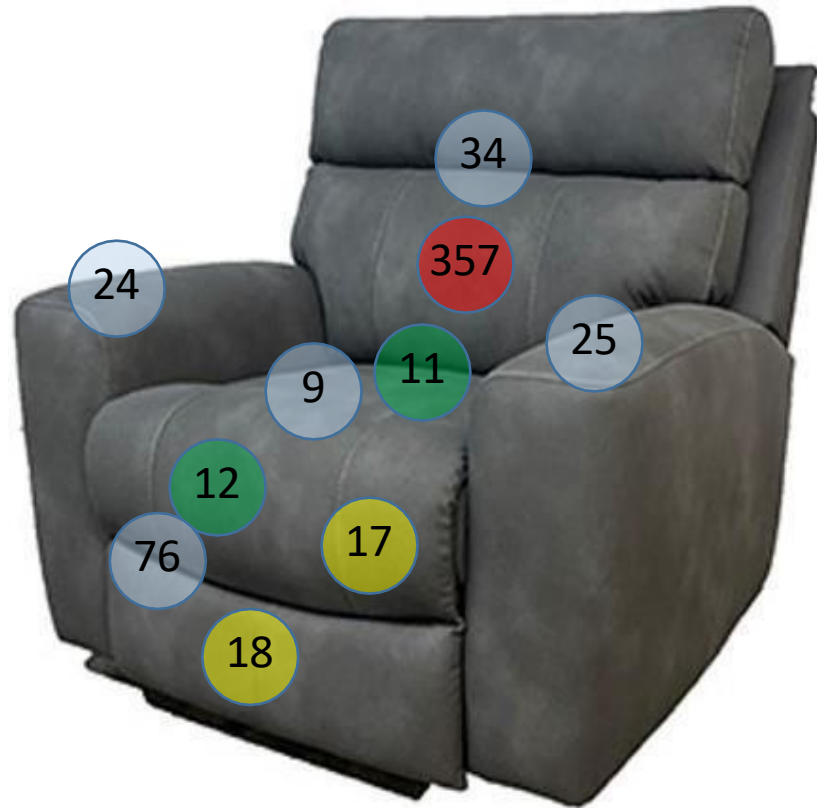

# 6100313

Call Out	Description
	Blown Fiber
	Cushion Chaise Pad - top Pad
	Cushion Foam
	KD Component
	Cover

*Signature*  
DESIGN  
BY **ASHLEY**®